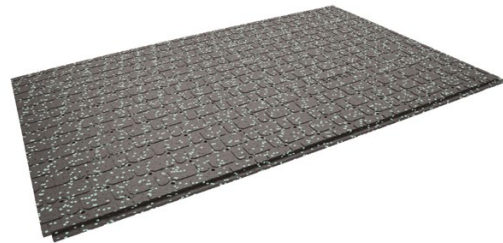

BERA  **POOL BASE**

Pool Protective Base

BERA[®]

BERA® Pool Base

To support your pool or jacuzzi you can now use our drainable lightweight sub-base. Made of durable, partially recycled (from maritime waste) and 100% recyclable expanded polypropylene, you can make the base for the pool really easy and fast.

It will give your pool or jacuzzi the following benefits:

- Drainable basis;
- Reducing risks of puncture due to sharp object;
- Insulation against heat-transfer to soil;
- Soft and stable base for the pool;
- Omits or reduces the need for sand under the pool.

TECHNICAL SPECIFICATIONS

| | |
|-----------------------|--|
| Product | : BERA® Pool Base |
| Colour | : Black with colored dots |
| Material | : Expanded polypropylene, medium density |
| Source | : Recycled partially (maritime waste), 100% recyclable |
| Dimension | : 119 x 79 x 1.6 cm (0.94 m ²) |
| Weight | : approx. 0.6 kg |
| Drainage | : >2500 l/h (EN12616) |
| Packing | : 65 sheets/pallet |
| Pallet dimensions | : 120 x 80 x 120 cm |
| Pallet weight approx. | : 60 kg |
| Product safety | : REACH |
| Production standard | : ISO9001 - IATF16949 |
| Ecology | : OEKO-TEX® |
| Production location | : Germany |
| Product ID | : 1200300 |
| EAN | : 4031371088881 |